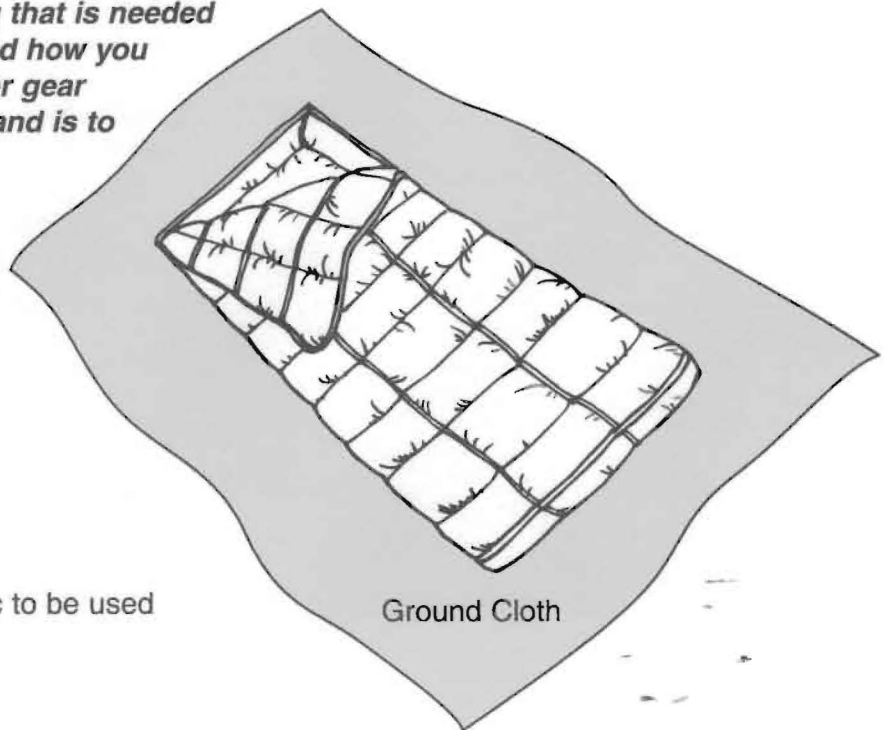

# Ordeal Packing Instructions

*Below you will find everything that is needed for the night of your ordeal and how you can prepare this gear. All other gear should be packed separately and is to be stored until the following evening.*

Pack everything listed above inside your sleeping bag and then roll your sleeping bag with your ground cloth around it lengthwise and secure it with string as shown below. In addition to the items listed you must wear a complete Scout Uniform.